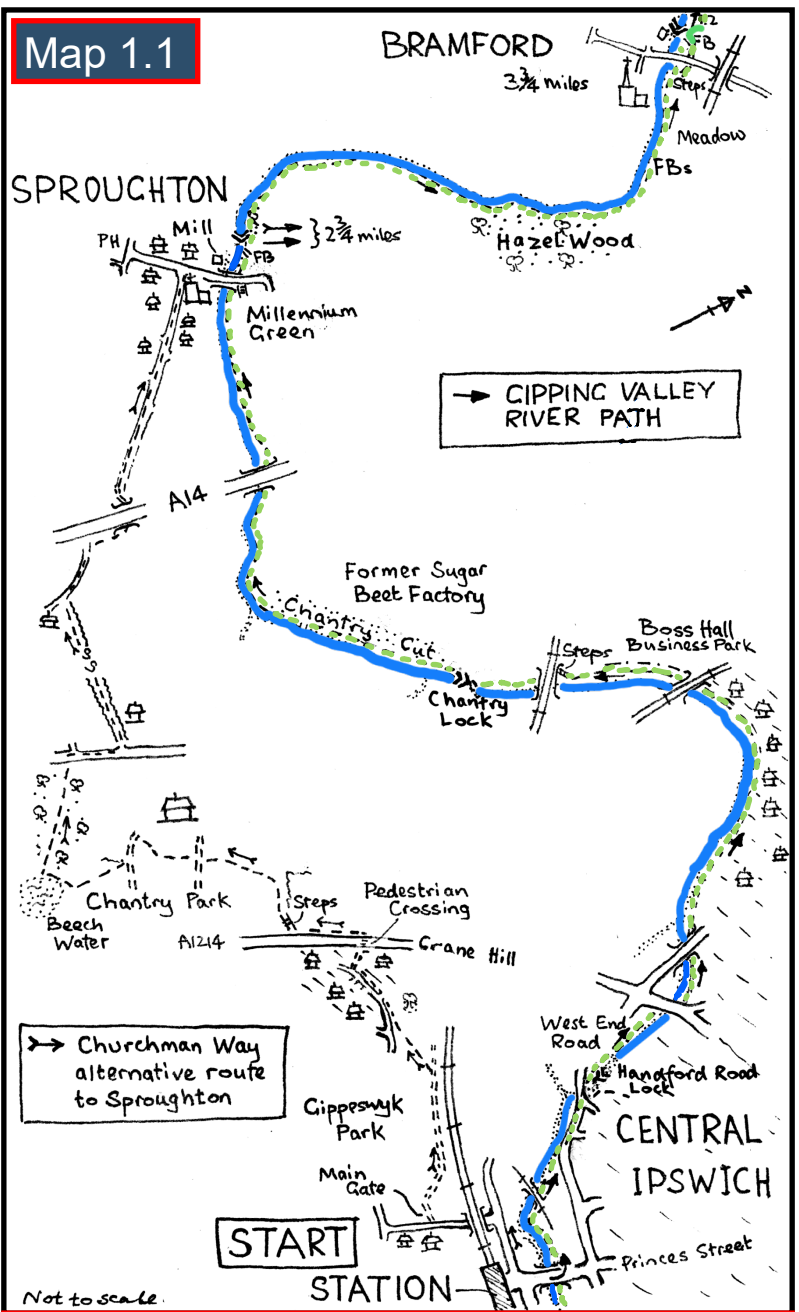

Map 1.1

**IPSWICH to NEEDHAM MARKET**  
 11 1/2 Miles — 6 hours *Shorter options available*

<https://rivergippingtrust.org.uk>

Map 1.2

Map 1.3

This section of CVRP also signed 'Aggregates Trail'

Not to Scale