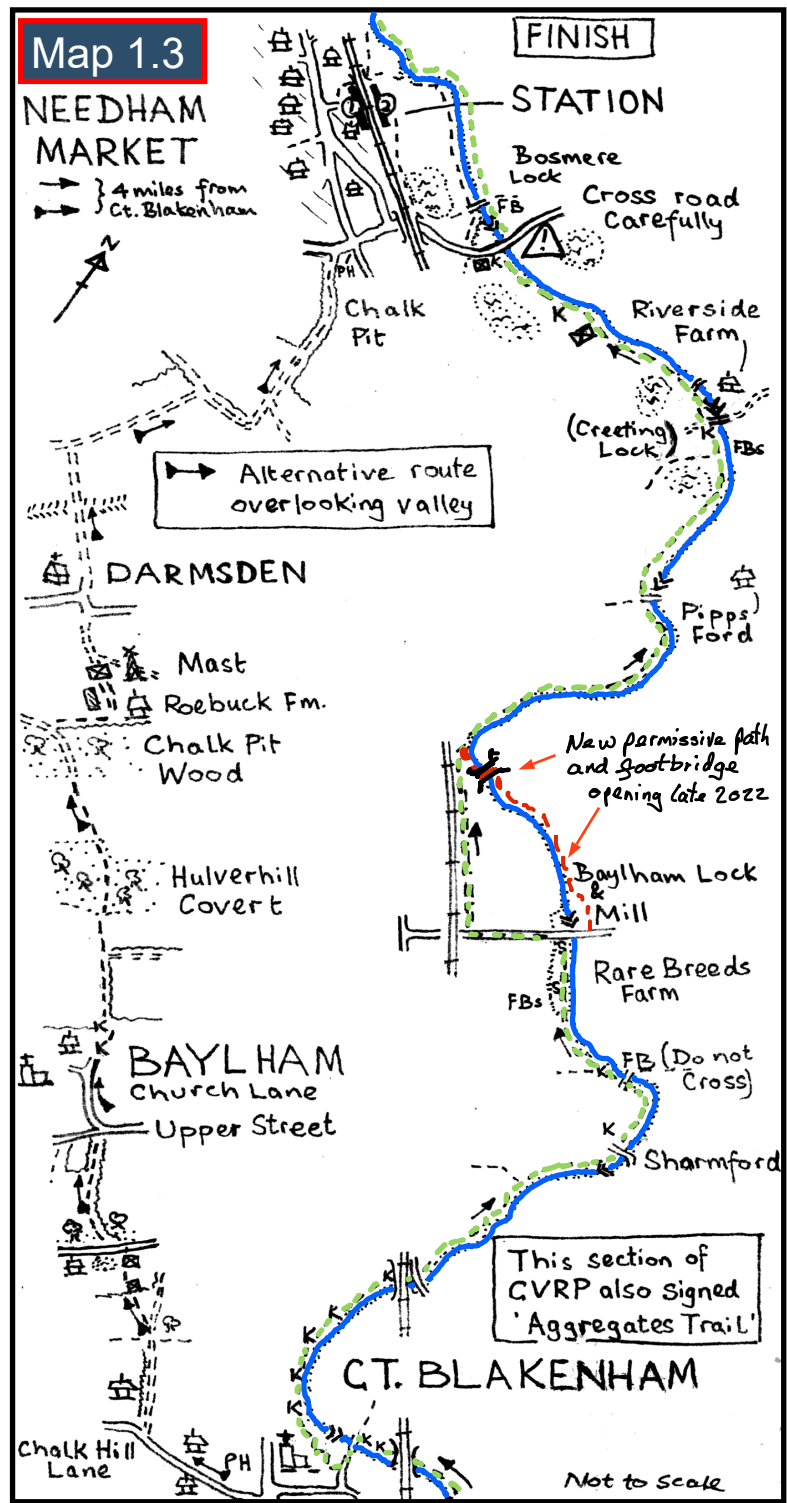

Map 1.1

**IPSWICH to NEEDHAM MARKET**  
 11 1/2 Miles — 6 hours *Shorter options available*

<https://rivergippingtrust.org.uk>

Map 1.2

Map 1.3

This section of CVRP also signed 'Aggregates Trail'

Not to Scale