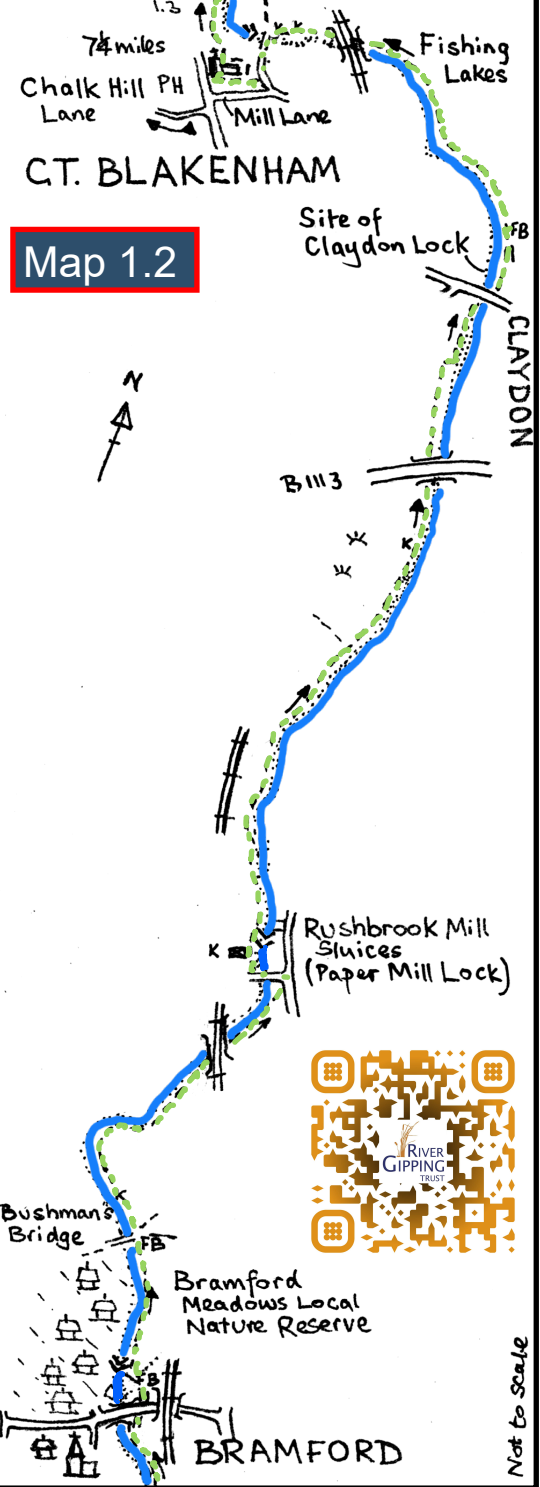

Map 1.1

**IPSWICH to NEEDHAM MARKET**  
 11 1/2 Miles — 6 hours *Shorter options available*

<https://rivergippingtrust.org.uk>

Map 1.2

Map 1.3

This section of CVRP also signed 'Aggregates Trail'

Not to Scale