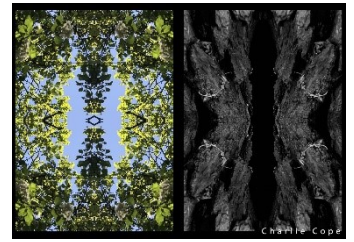

**Old Married Couple**  
*Anya Savvides*  
59 x 42 cm  
Camera, Photographic  
paper

**Mirrors**  
*Jasmine Quek*  
59 x 84 cm  
Photographic image,  
Camera

**Noah**  
*Jada Richard*  
57 x 84 cm  
Pastels

**HOLLOW NATURE**  
*Charlie Cope*  
84 x 59 cm  
DSLR Camera, Photoshop,  
Artive app

**Ripples**  
*Louis Yeh*  
50 x 100 cm  
Acrylic and oil paint,  
palette knife

**RUNNER UP**  
**Shelters for Good**  
*Charlie Cope*  
84 x 59 cm  
DSLR Camera, Photoshop,  
Artive app