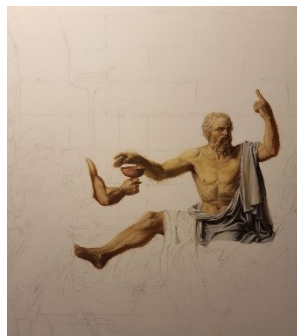

**Door 6**  
*Seth Butterworth*  
113 x 74 cm  
Wood, hinges, spray paint

**COMMENDED**  
**Lost Identity**  
*Angelica Hirabe*  
91 x 61 cm  
Acrylic paint and pens on canvas

**Waterfall**  
*Demarrie Lewis*  
30 x 40 cm  
Acrylic paint on canvas

**Vibration**  
*Maisa Yusuf*  
59 x 84 cm  
Collage with screen printing, paper

**Death of Socrates**  
(JL David Artist study)  
*Yasseen Hassan*  
13 x 13 cm  
Oil paint

**Homeworld**  
*Anya Savvides*  
59 x 84 cm  
Digital painting,  
Photoshop, Artive app