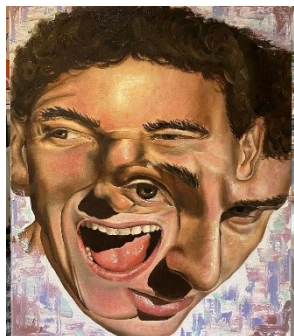

**HOLLOW NATURE**  
*Charlie Cope*  
84 x 59 cm  
DSLR Camera, Photoshop,  
Artive app

**Ripples**  
*Louis Yeh*  
50 x 100 cm  
Acrylic and oil paint,  
palette knife

**RUNNER UP**  
**Shelters for Good**  
*Charlie Cope*  
84 x 59 cm  
DSLR Camera, Photoshop,  
Artive app

**Vibing on a Roof**  
*Ruthie Cerny*  
17 x 23 cm  
Digital painting

**Mecha Suburbia**  
*Jun Hei Isaac Zheng*  
59 x 42 cm  
Photographic Image

**Zak**  
*Zia Mirza*  
60 x 80 cm  
Oil paint on canvas