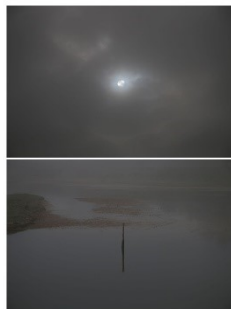

WINNER

Resurrection or Destruction?

Kirithika Surendran

65 x 45 x 20 cm

Clay, paint