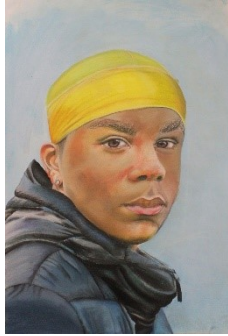

**Old Married Couple**  
*Anya Savvides*  
59 x 42 cm  
Camera, Photographic  
paper

**Mirrors**  
*Jasmine Quek*  
59 x 84 cm  
Photographic image,  
Camera

**Noah**  
*Jada Richard*  
57 x 84 cm  
Pastels

**HOLLOW NATURE**  
*Charlie Cope*  
84 x 59 cm  
DSLR Camera, Photoshop,  
Artive app

**Ripples**  
*Louis Yeh*  
50 x 100 cm  
Acrylic and oil paint,  
palette knife

**RUNNER UP**  
**Shelters for Good**  
*Charlie Cope*  
84 x 59 cm  
DSLR Camera, Photoshop,  
Artive app