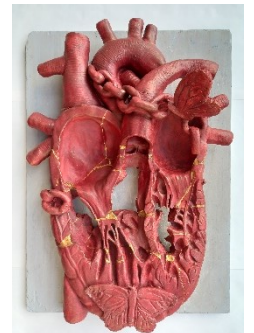

WINNER

Resurrection or Destruction?

Kirithika Surendran

65 x 45 x 20 cm

Clay, paint